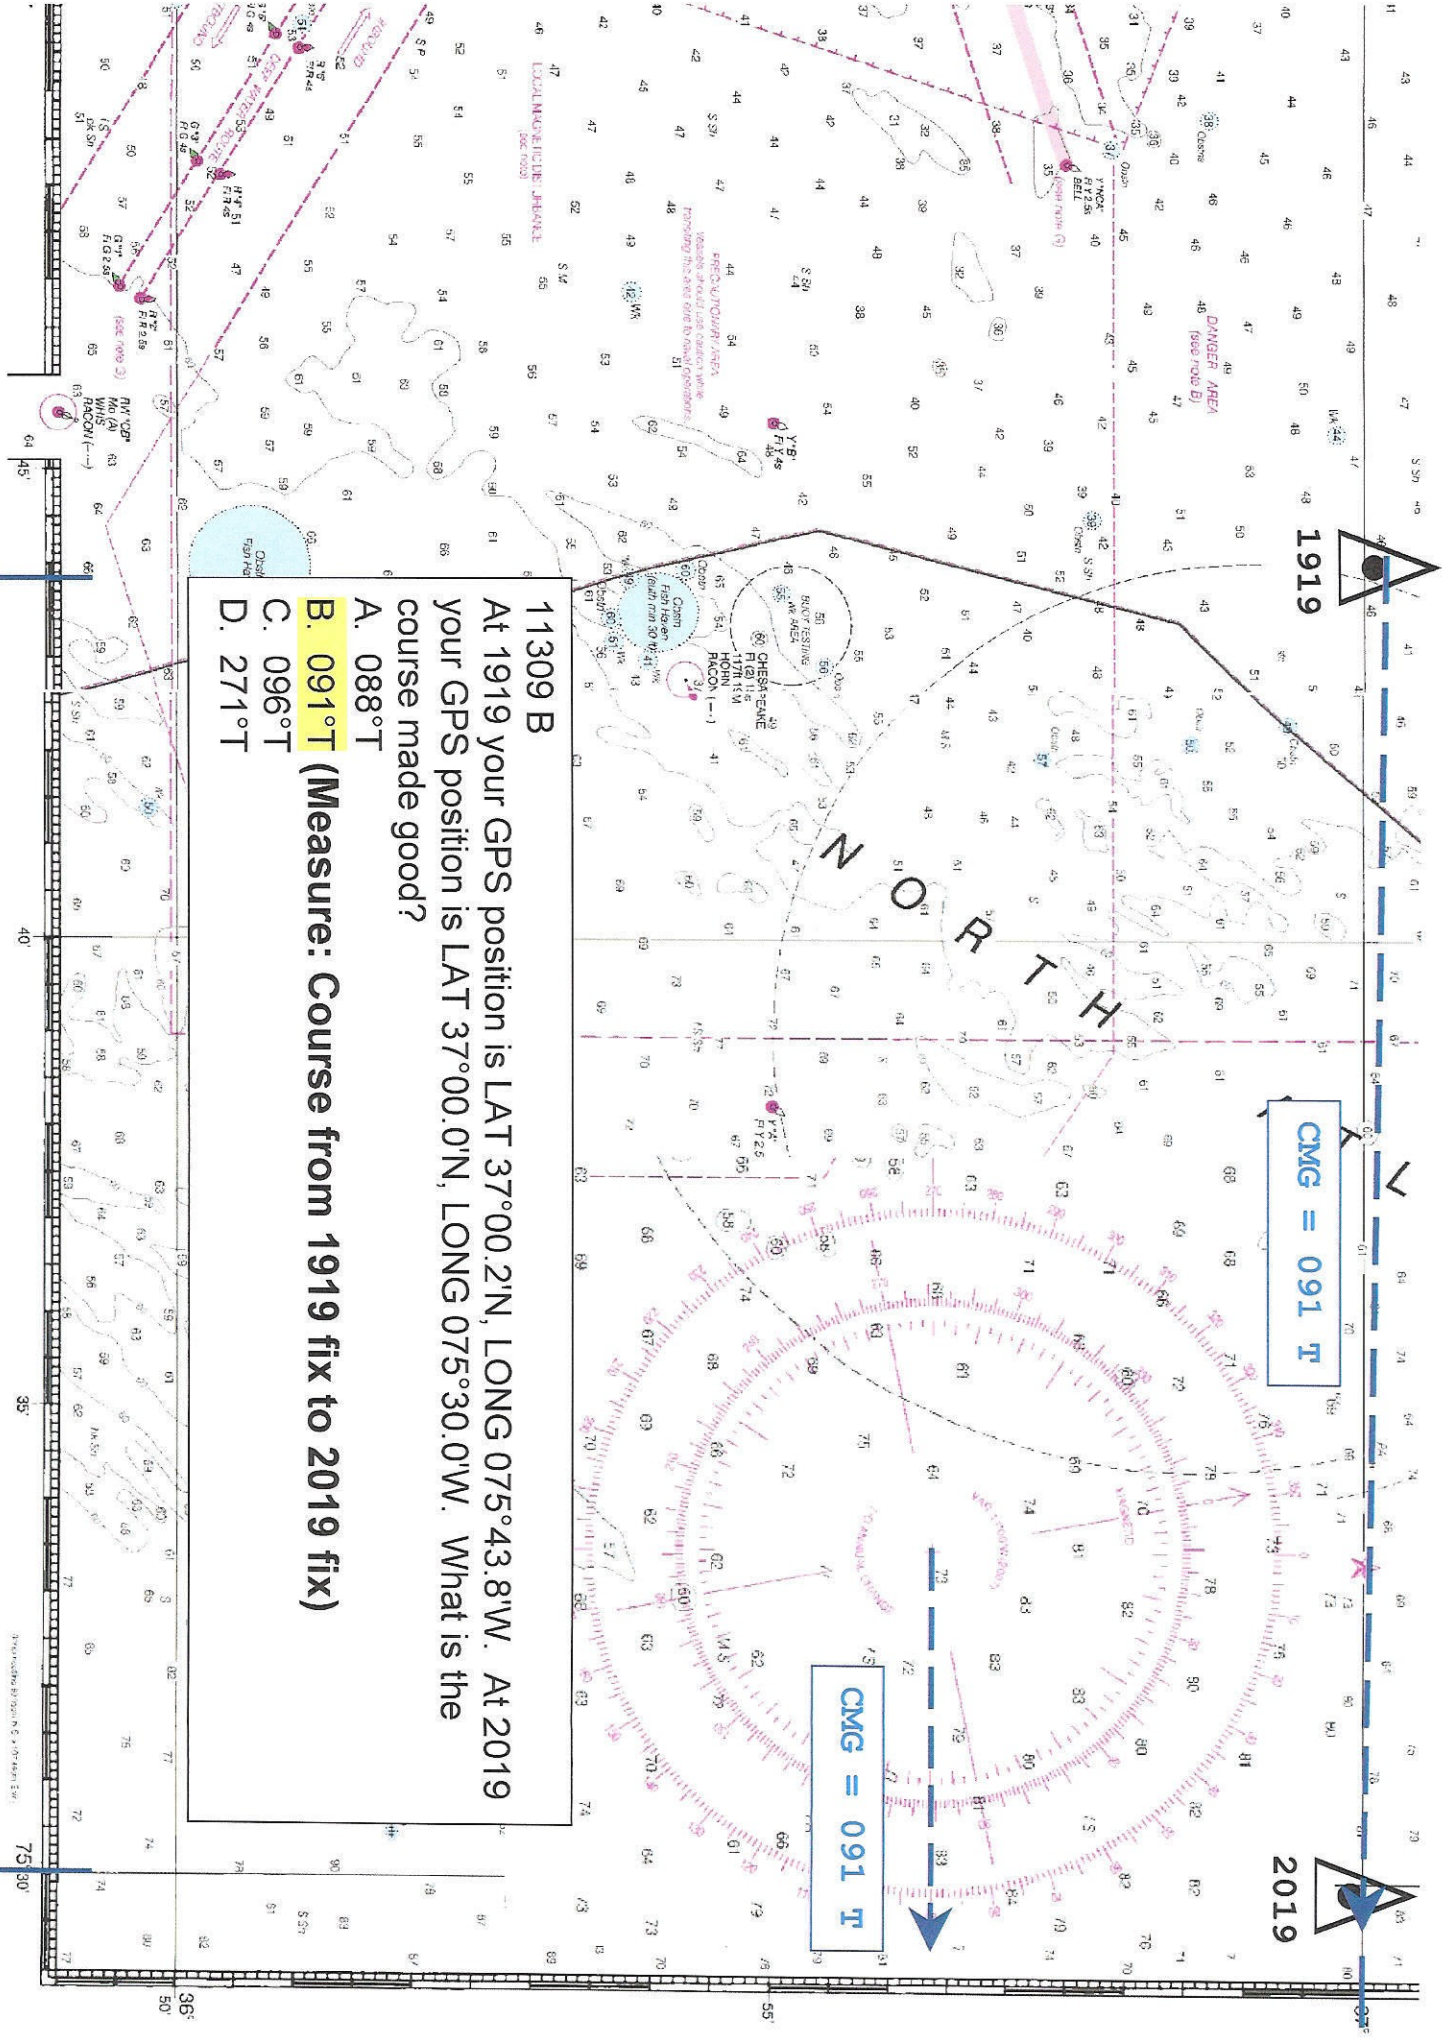

Course Made Good (CMG)

11309 B
At 1919 your GPS position is LAT 37°00.2'N, LONG 075°43.8'W. At 2019 your GPS position is LAT 37°00.0'N, LONG 075°30.0'W. What is the course made good?
A. 088°T
B. 091°T (Measure: Course from 1919 fix to 2019 fix)
C. 096°T
D. 271°T